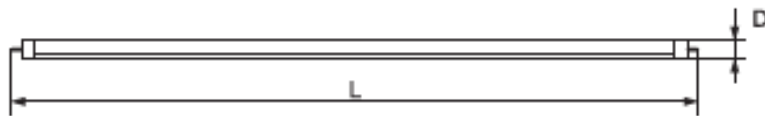

Product benefits

- Lower maintenance cost thanks to 2-3 times longer lifetime than normal fluorescent tubes.
- Reduced operational cost thanks to lower energy consumption.
- Mercury free.
- Maximum resistance to switching loads.
- Correct operation even at low temperature.
- Instant-on light.

Variants and dimensions