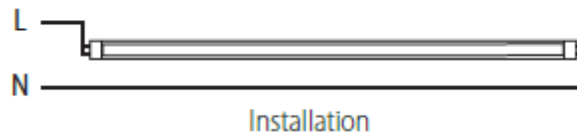

- 18W

Watt	Colour	LED chip lumens (lm) / LED(pcs)	LED lamp lumens (lm)	Colour temp. (K)	Size (mm)		Catalogue number	Packing (pcs)
					Length	Diameter		
18W	cold white	25/90	1700	6400	1213	28	99LED354	25
18W	white	25/90	1700	4000	1213	28	99LED355	25